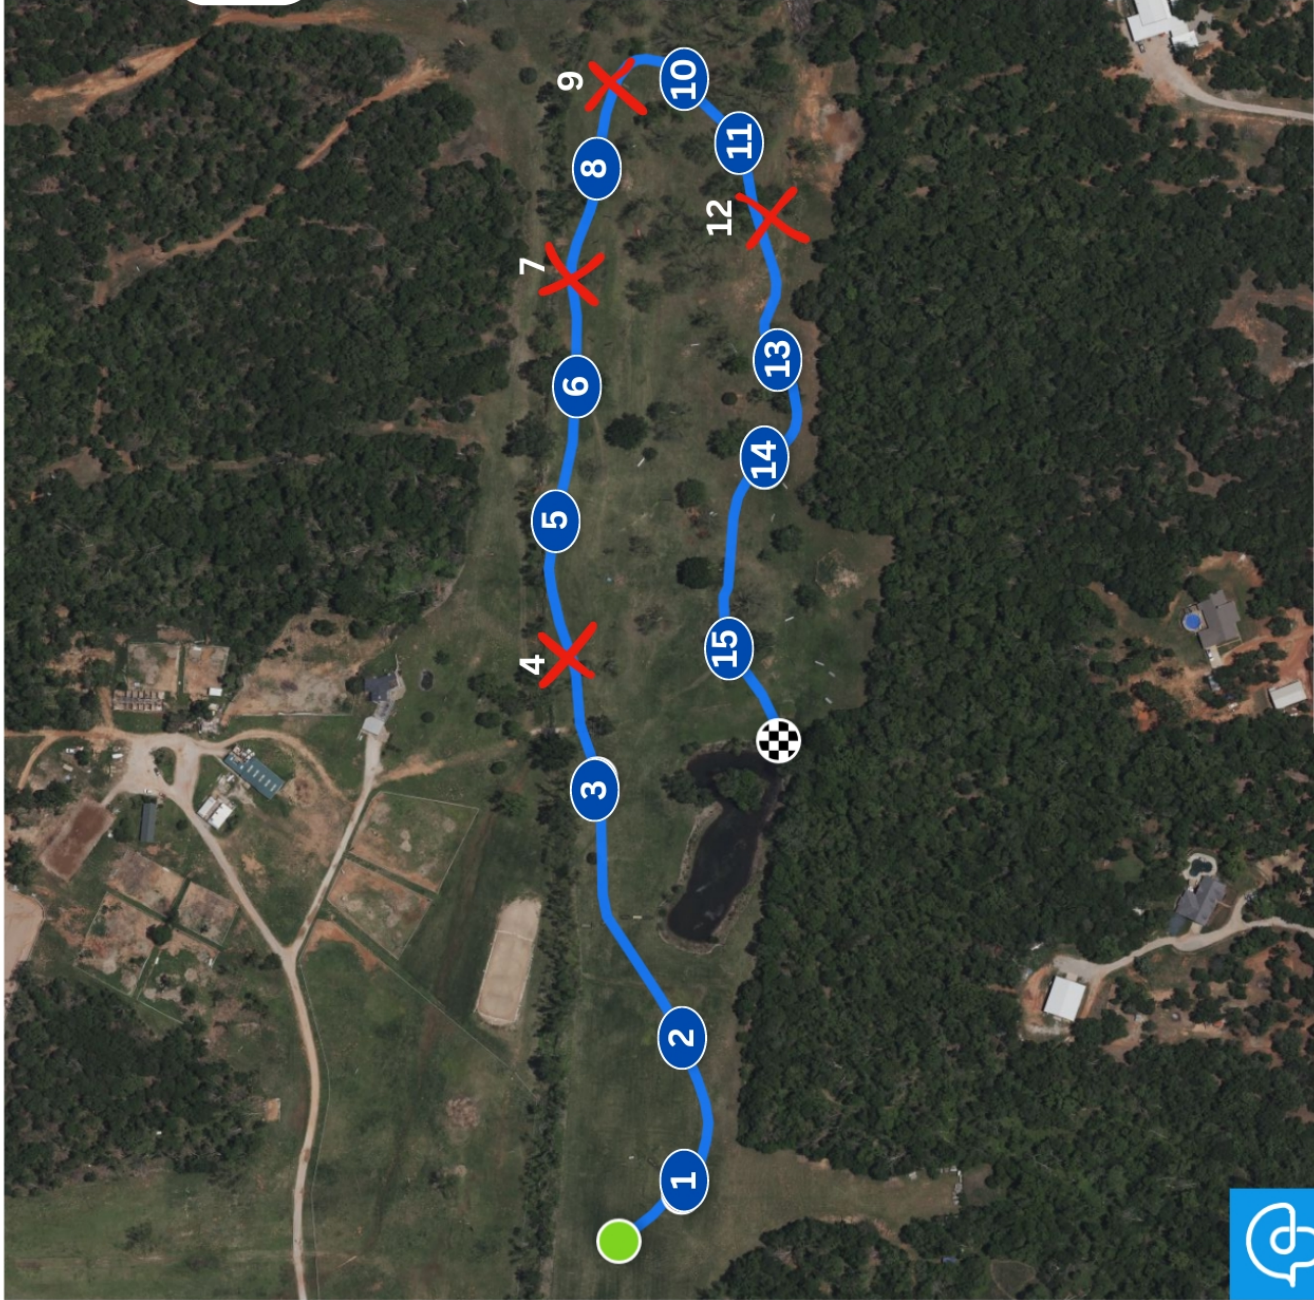

End-of-summer derby!

Feather Creek 2024

Intro OT: 4 min 2 sec

Efforts: 15 250 mpm

- 1 First log
- 2 Black log
- 3 Black log
- 4 Stadium jump (crossrail)
- 5 Blue log
- 6 Log by water splash
- 7 Stadium jump (crossrail)
- 8 Fallen log
- 9 Stadium jump (crossrail)
- 10 Kim's Karrot
- 11 Light log
- 12 Stadium jump (crossrail)
- 13 Log near stonewall
- 14 Cedar log
- 15 White log