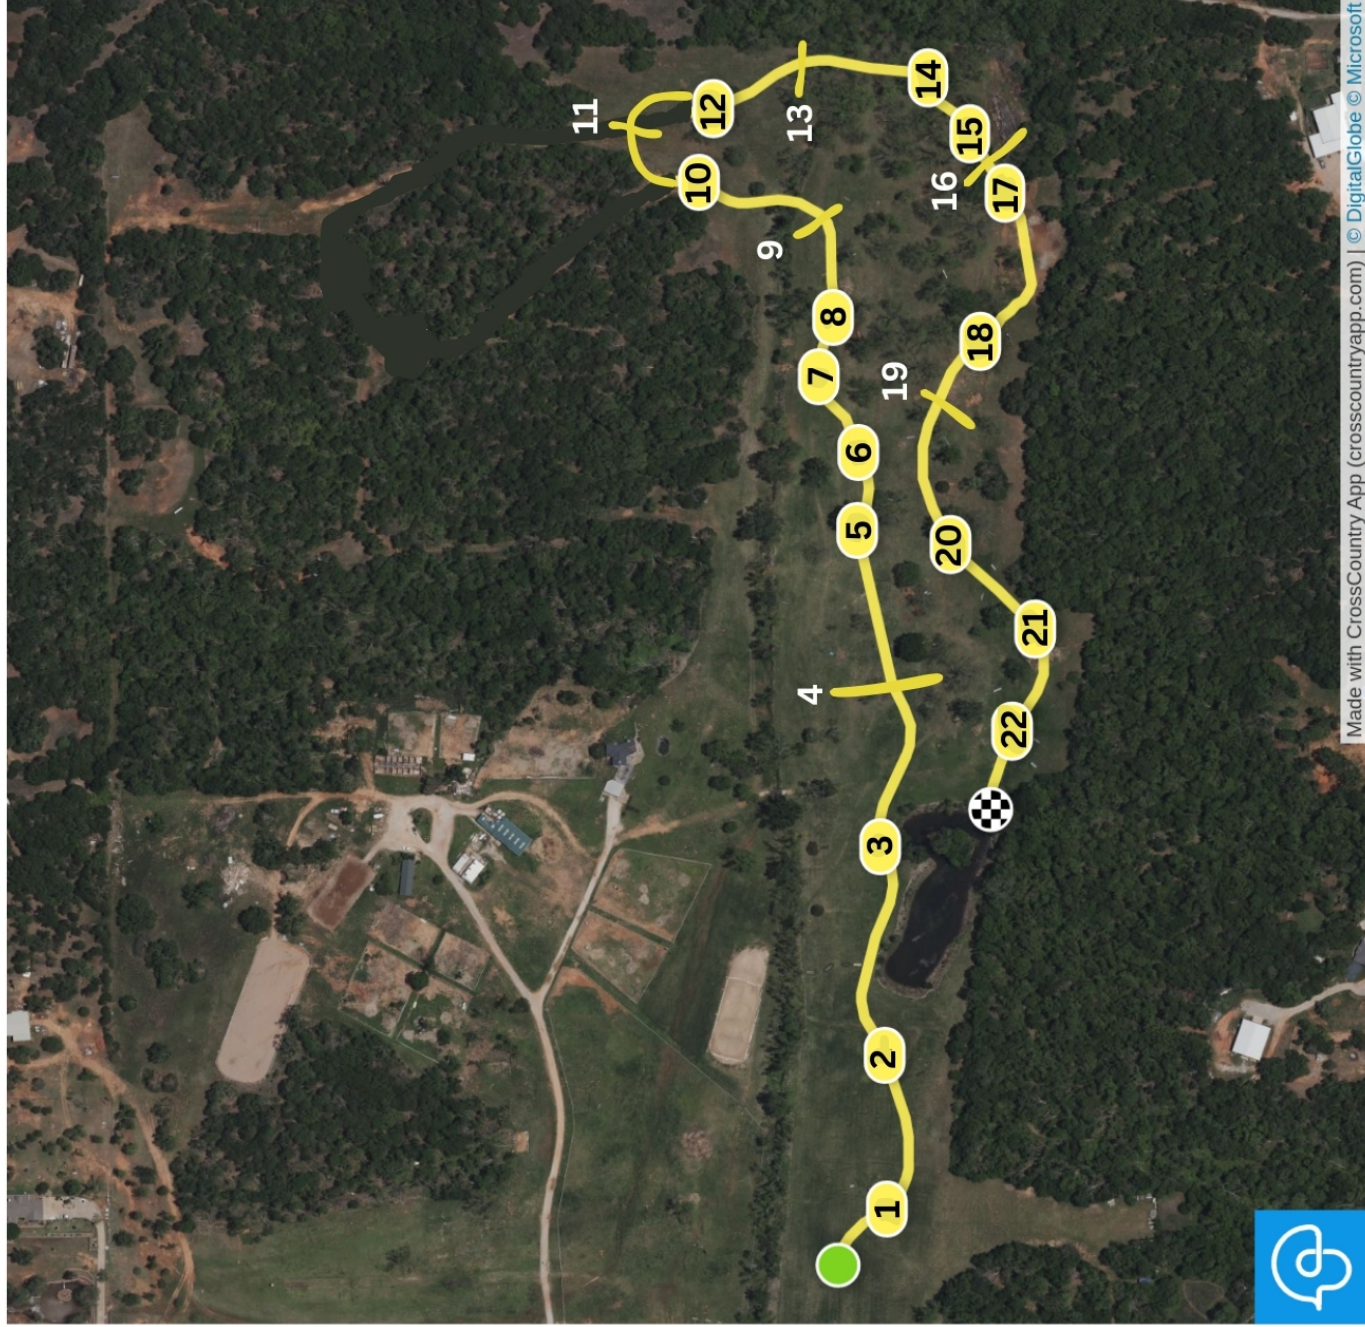

# End-of-summer derby!

## Feather Creek 2024 Beginner Novice

Efforts: 22	OT: 4 min 30 sec
300 ppm	

- 1 First log
- 2 Tool box
- 3 Blonde log
- 4 Vertical stadium jump
- 5 Blue cabin
- 6 Barrels
- 7 Water splash
- 8 A Mound to 8B Telephone pole stack
- 9 Vertical stadium jump
- 10 Up the hill log
- 11 Vertical stadium jump
- 12 Log between the trees
- 13 Vertical stadium jump
- 14 Log drop
- 15 Kim's Karrot
- 16 Vertical stadium jump
- 17 Through the water
- 18 Tootsie Roll
- 19 Banixx stadium jump
- 20 Brown & white table
- 21 Bank up
- 22 Roll top