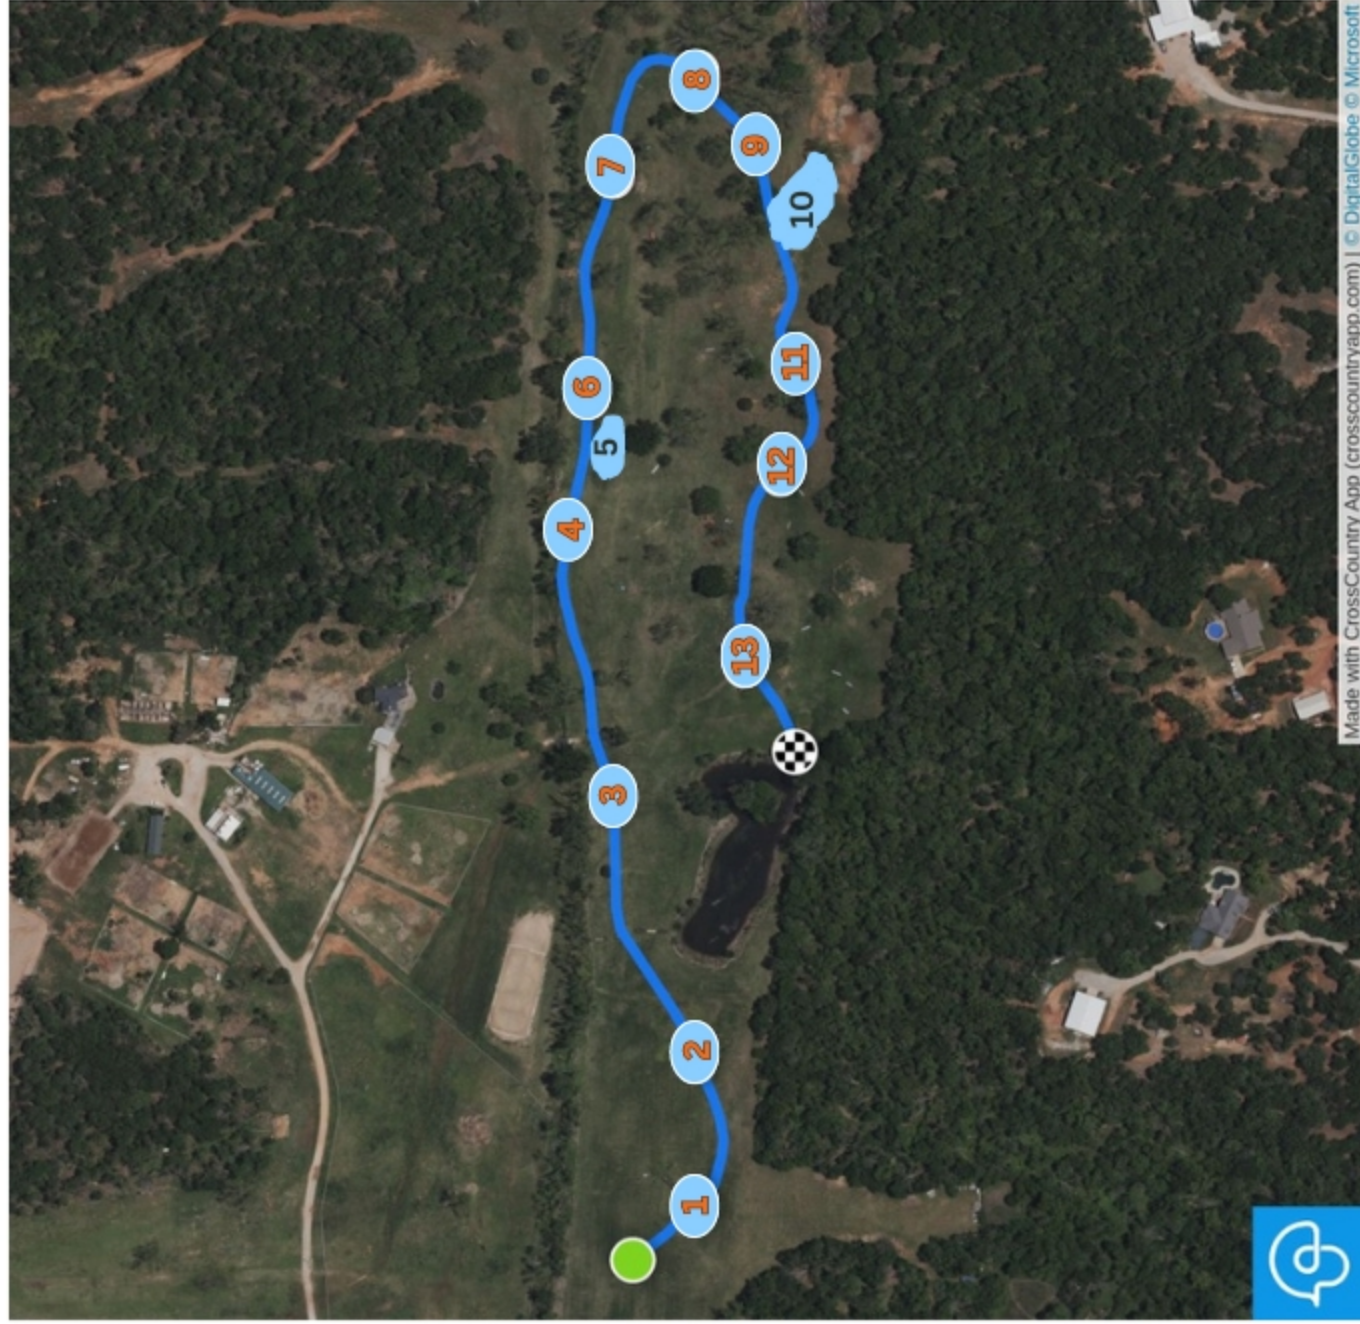

End-of-summer derby!

Feather Creek 2024 Grasshopper

Efforts: 13 OT: 4 mins 40 sec

- 1
- 2
- 3
- 4
- 5
- 6
- 7
- 8
- 9
- 10
- 11
- 12
- 13

Splash water effort!

Second water effort!

All efforts are course flags with no height. Efforts 5 and 10 are optional water for extra positive points!