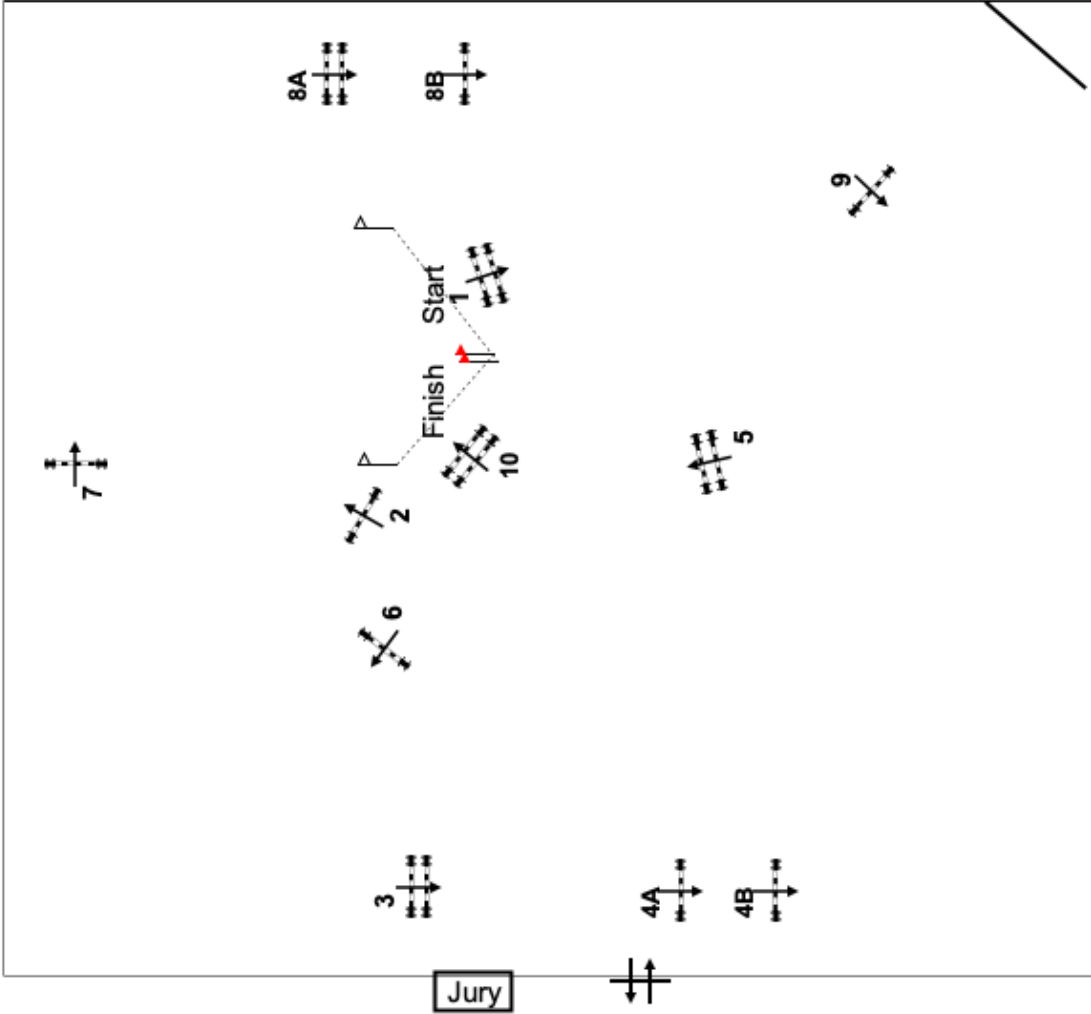

Feather Creek HT

Class Modified/Training

Date: 6 Apr 2025

Course Details

Course

Fences: 1 - 10

Distance: 486.0m Speed: 325m/min

Time Allowed: 90s Time Limit: 180s

Course Designer: Cathy Wieschhoff

(85m, 95m)